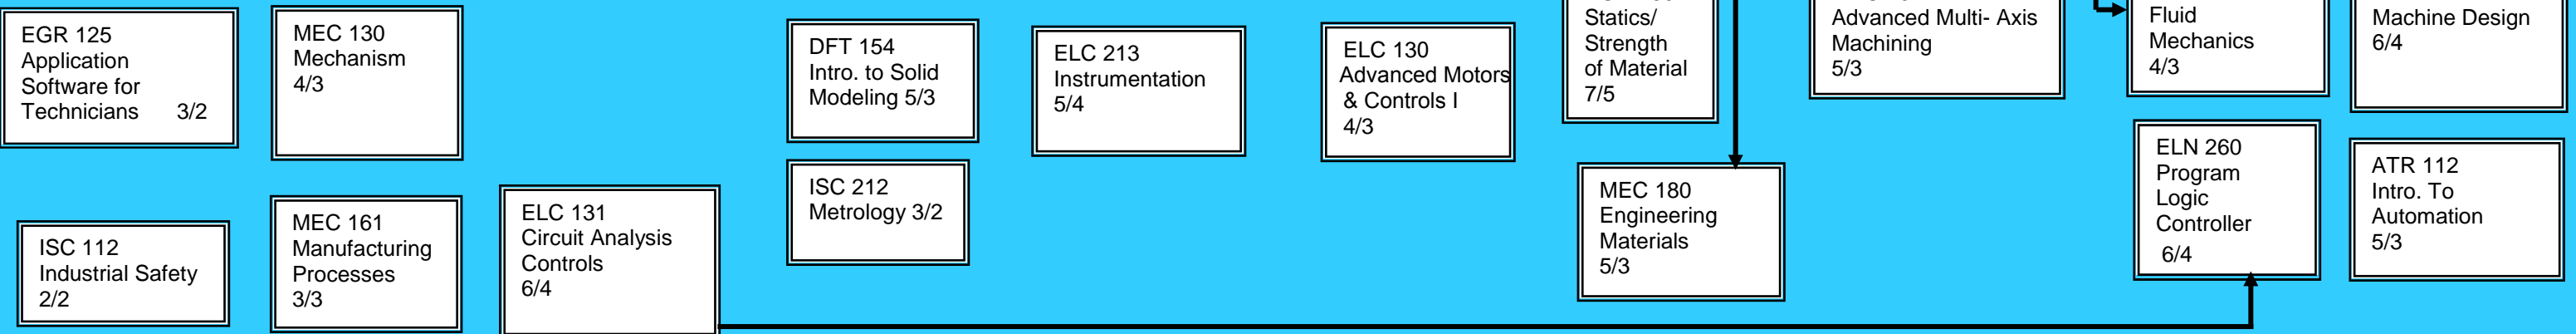

**1. Communications Courses**

**2. Mathematics Courses**

**3. Physical & Natural Sciences**

**4. Social Sciences & Humanities**

**5. Technical Content**

5                      7                      13                      12                      8                      12                      12                      8                      13                      11

**MECHATRONICS TECHNOLOGY  
ApprenticeTrack -Mechanical  
CURRICULUM  
(A40350)<sup>1</sup>**

101 - Contact hours

<sup>1</sup>Revised 4/15/2014 EE